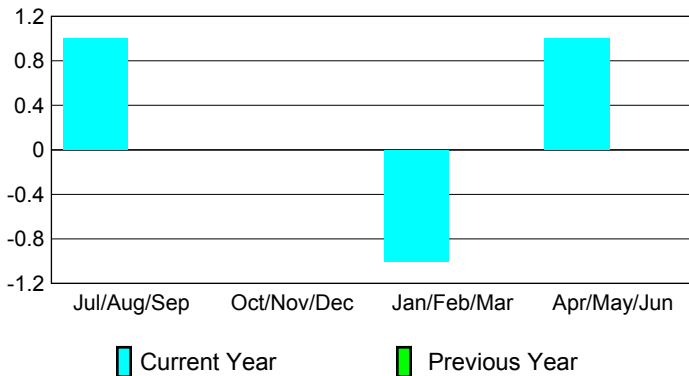

2008-2009 GMT Quarterly Report for District (or Undistricted) **District 3 K**

GMT: **LELAND KOLKMEYER**

Location: **OKLAHOMA**

GMT CA: **1 & 2**

CLUBS

Club Results 2008-2009

Clubs 2007-2008

Month	New Club Goal	Actual New Clubs	Actual Dropped Clubs	Gain/Loss of Clubs	Gain/Loss of Clubs
Jul/Aug/Sep	0	1	0	1	0
Oct/Nov/Dec	0	0	0	0	0
Jan/Feb/Mar	0	-1	0	-1	0
Apr/May/June	0	1	0	1	0
Totals	0	1	0	1	0

Club Results 2008-2009

Goal, New, Dropped, Gain/Loss

Comparison of Club Gain/Loss

Current Year Compared to the Previous Year

YTD Status Quo Clubs 2008-2009

Status Quo Clubs Compared to Status Quo Members

MEMBERSHIP