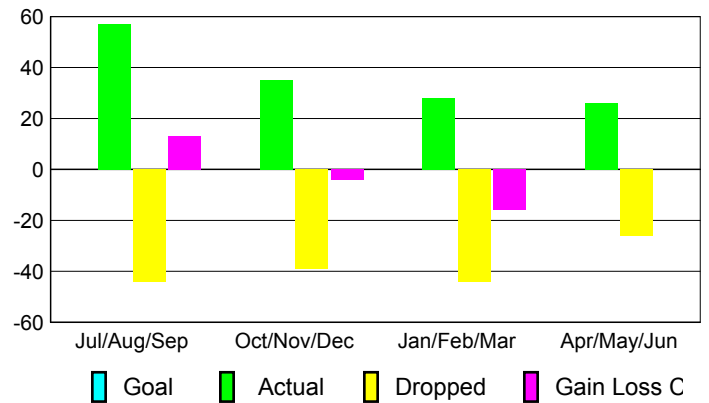

Membership Results 2008-2009

Goal, New, Dropped, Gain/Loss

Comparison of Membership Gain/Loss

Current Year Compared to the Previous Year