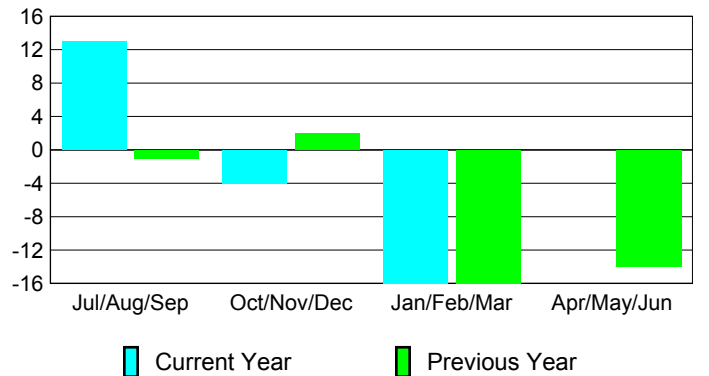

Membership Results 2008-2009

Membership 2007-2008

Month	Net Memb Goal	Actual New Memb	Actual Dropped Memb	Gain/Loss of Memb	Gain/Loss of Memb
Jul/Aug/Sep	0	57	-44	13	-1
Oct/Nov/Dec	0	35	-39	-4	2
Jan/Feb/Mar	0	28	-44	-16	-16
Apr/May/June	0	26	-26	0	-14
Totals	0	146	-153	-7	-29

Membership Results 2008-2009

Goal, New, Dropped, Gain/Loss

Comparison of Membership Gain/Loss

Current Year Compared to the Previous Year

Gender Comparison 2008-2009

Jul/Aug/Sep

Oct/Nov/Dec

Jan/Feb/Mar

Apr/May/June

Male

Female