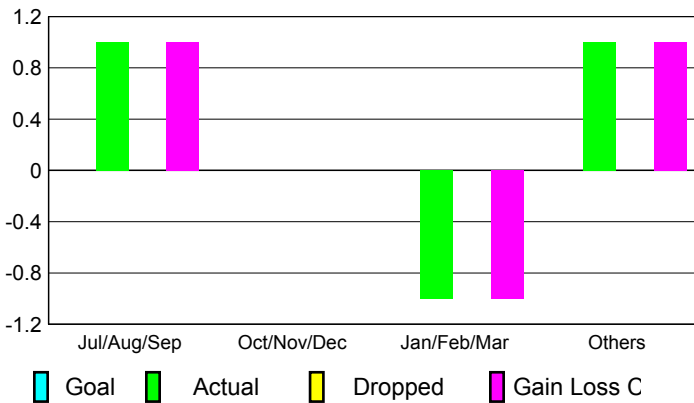

2008-2009 GMT Quarterly Report for District (or Undistricted) **District 3 K**

GMT: **LELAND KOLKMEYER**

Location: **OKLAHOMA**

GMT CA: **1 & 2**

CLUBS

Club Results 2008-2009

Clubs 2007-2008

Month	New Club Goal	Actual New Clubs	Actual Dropped Clubs	Gain/Loss of Clubs	Gain/Loss of Clubs
Jul/Aug/Sep	0	1	0	1	0
Oct/Nov/Dec	0	0	0	0	0
Jan/Feb/Mar	0	-1	0	-1	0
Apr/May/June	0	1	0	1	0
Totals	0	1	0	1	0

Club Results 2008-2009

Goal, New, Dropped, Gain/Loss

Comparison of Club Gain/Loss

Current Year Compared to the Previous Year

YTD Status Quo Clubs 2008-2009

Status Quo Clubs Compared to Status Quo Members

MEMBERSHIP

Membership Results 2008-2009

Membership 2007-2008

Month	Net Memb Goal	Actual New Memb	Actual Dropped Memb	Gain/Loss of Memb	Gain/Loss of Memb
Jul/Aug/Sep	0	57	-44	13	-1
Oct/Nov/Dec	0	35	-39	-4	2
Jan/Feb/Mar	0	28	-44	-16	-16
Apr/May/June	0	26	-26	0	-14
Totals	0	146	-153	-7	-29